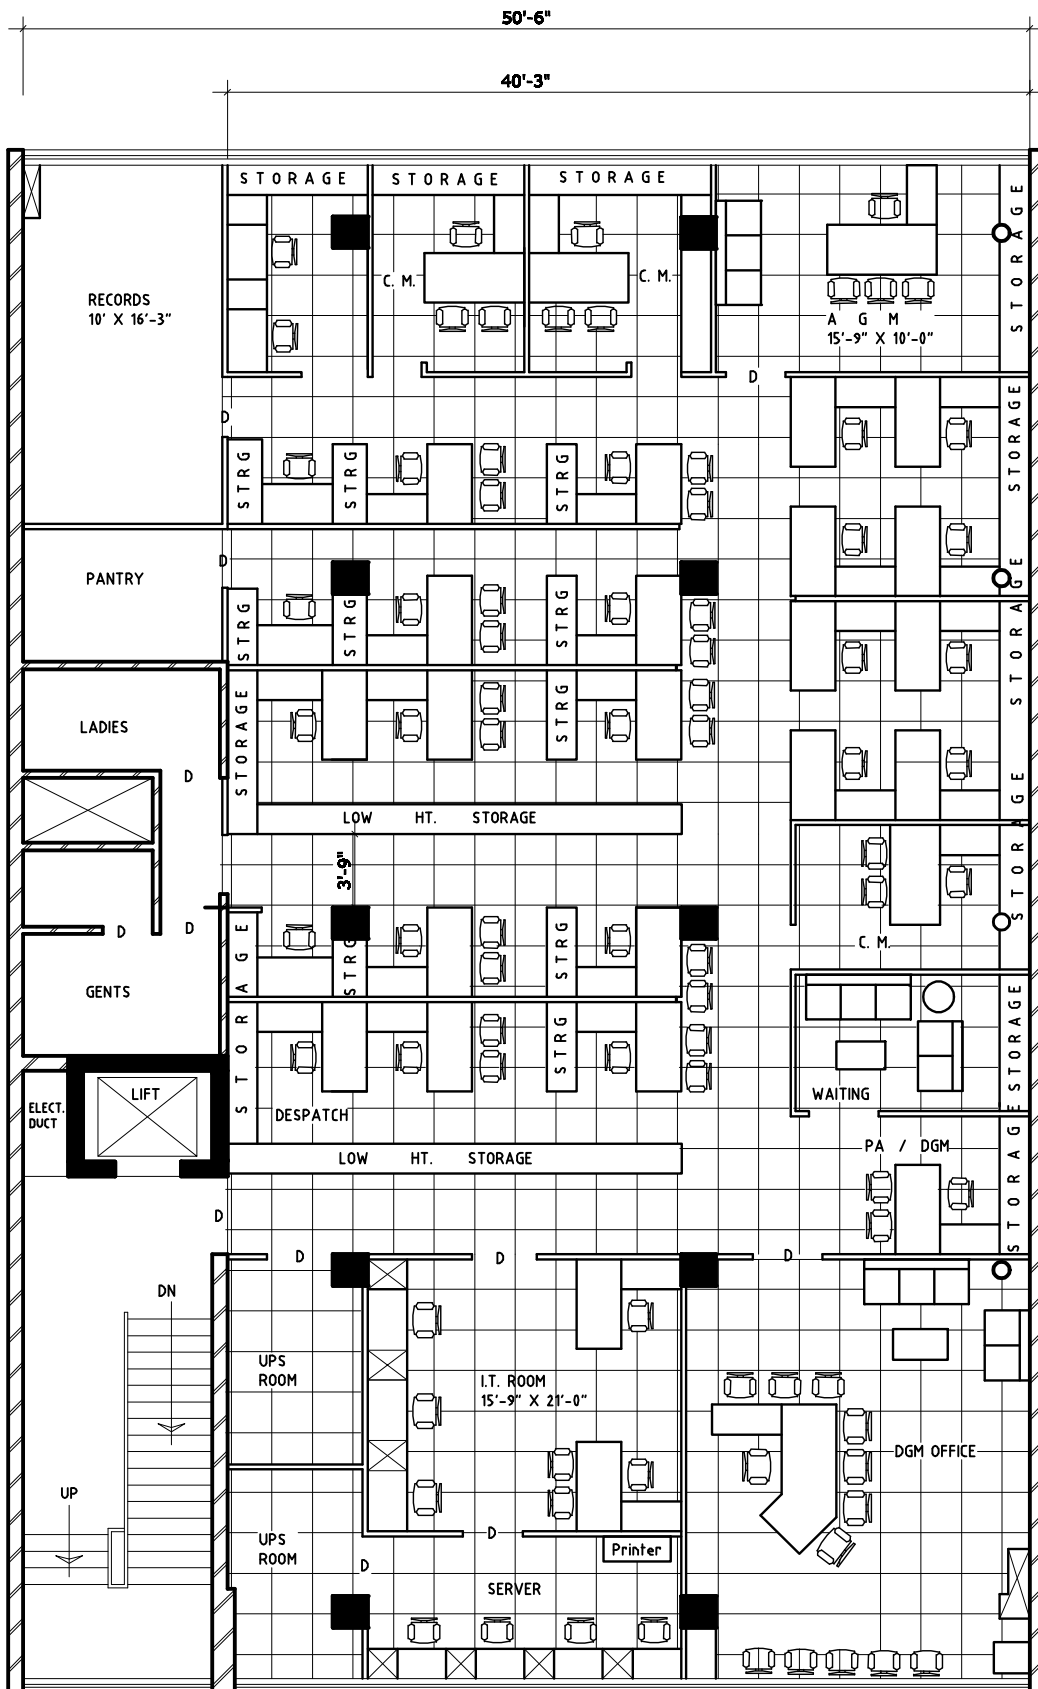

UCO BANK ZONAL OFFICE SECTOR 17 CHANDIGARH

76'

50'-6"

40'-3"

RECORDS
10' X 16'-3"

PANTRY

LADIES

GENTS

ELECT. DUCT

LIFT

STORAGE STORAGE STORAGE

C. M.

C. M.

A G M
15'-9" X 10'-0"

STRG

STRG

STRG

STRG

STRG

STRG

STRG

STRG

STORAGE

LOW HT. STORAGE

3'-9"

STORAGE

STRG

STRG

STRG

STORAGE

DESPATCH

STRG